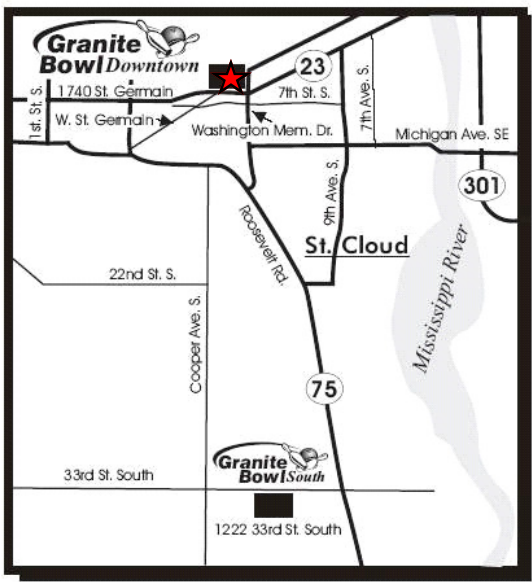

Birthday Party for

When: _____

Time: _____

Where: Granite Bowl Downtown
 (See directions on back of invitation)

Food ~ Fun!
Granite Bowl of St. Cloud

Bowling ~ Video Games!

Directions to Granite Bowl:
 From I-94, take St. Augusta exit onto County Hwy 75. Head North on County Hwy 75 for a few miles. Turn right on Washington Memorial Drive. Drive across 23 and Granite Bowl will be on your left.